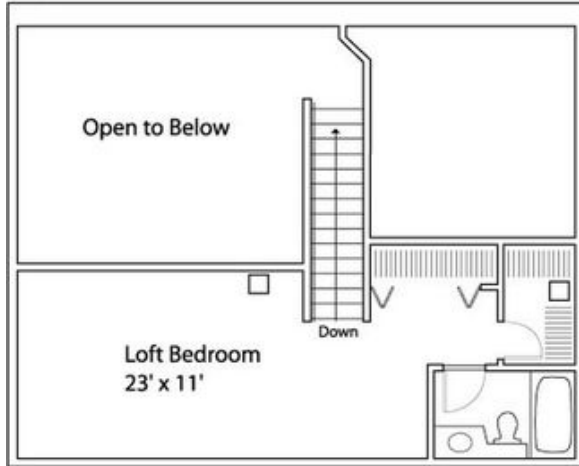

Sharples Works

Apartment #P269

1143 square feet

Upper

Lower