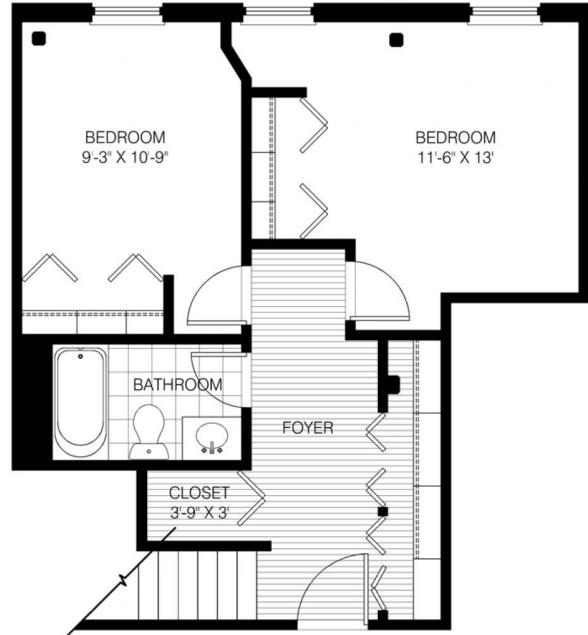

Sharples Works

Apartment #C233

1276 square feet

UPPER

LOWER