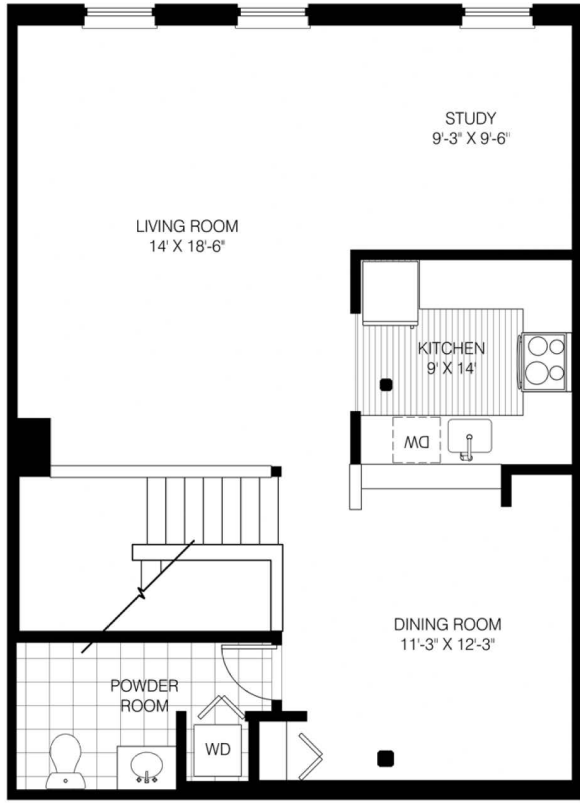

Sharples Works

Apartment #C233

1276 square feet

UPPER

LOWER