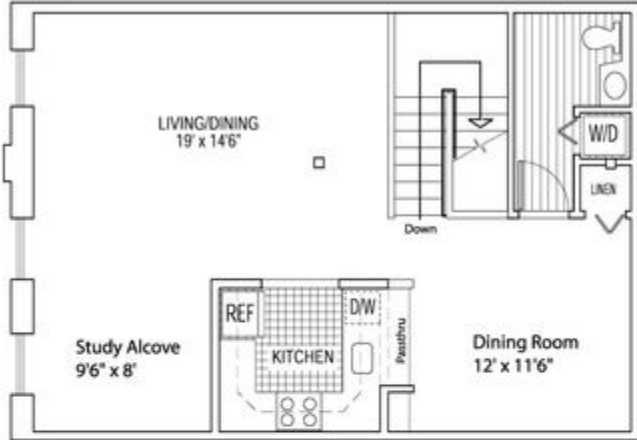

Sharples Works

Apartment #C229

1305 square feet

**UPPER**

**LOWER**