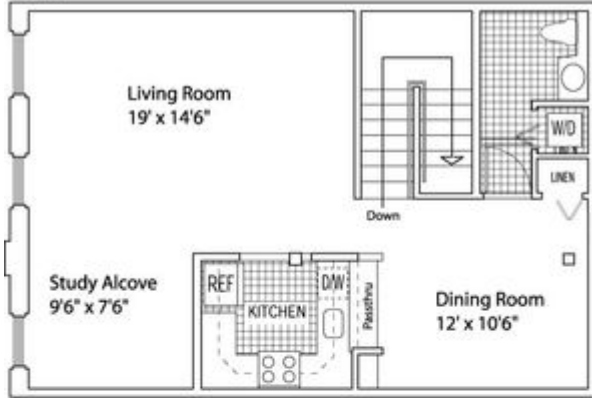

Sharples Works

Apartment #C227

1276 square feet

UPPER

LOWER