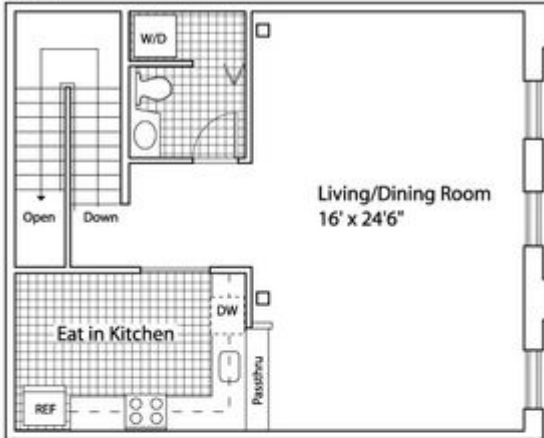

Sharples Works

Apartment #C226

1500 square feet

Upper

Lower