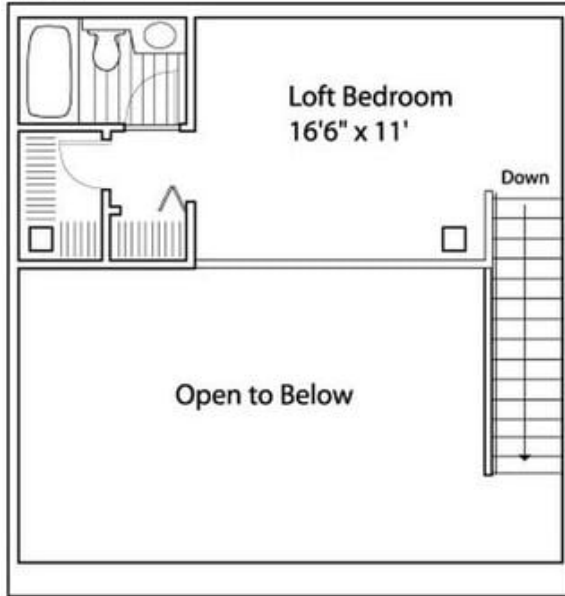

Apartment # 800 square feet

Upper

Lower