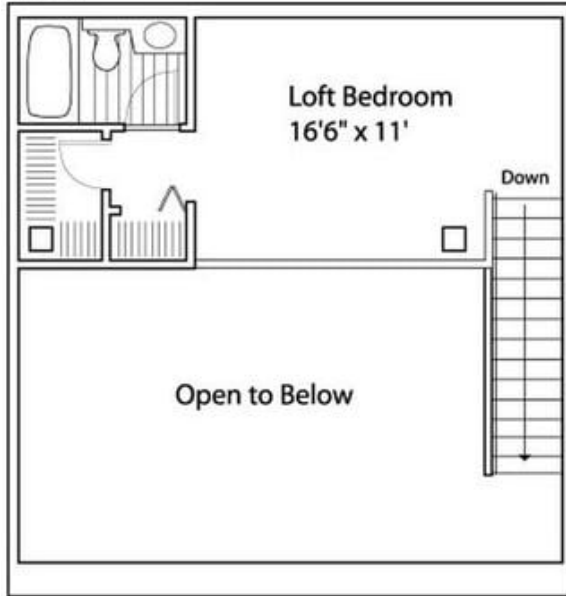

Apartment #      800 square feet

Upper

Lower