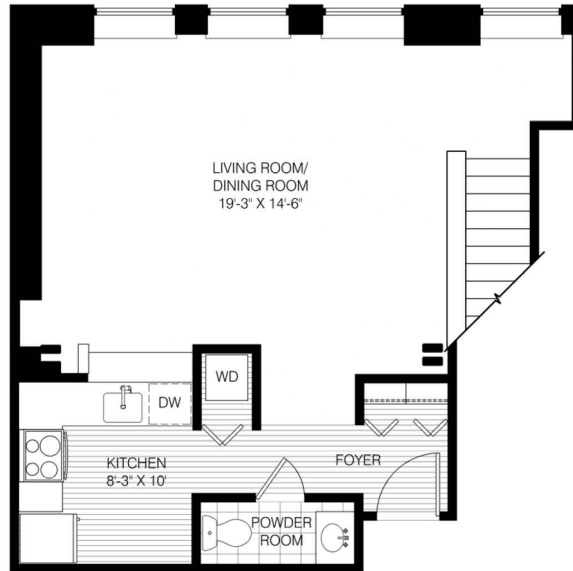

Apartment # 800 square feet

UPPER

LOWER