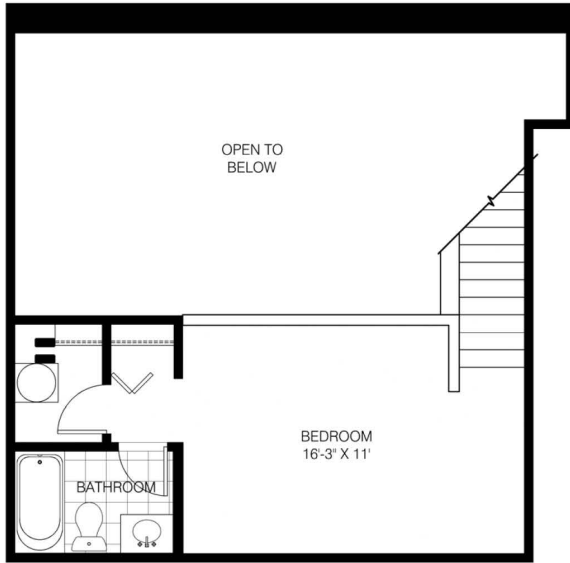

Apartment # 800 square feet

UPPER

LOWER