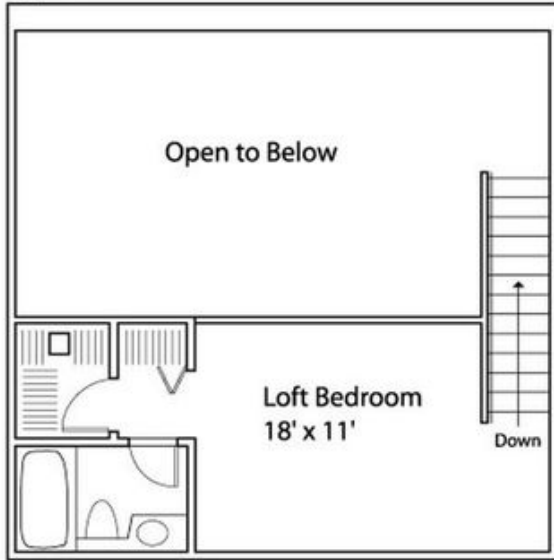

Apartment # 986 square feet

Upper

Lower