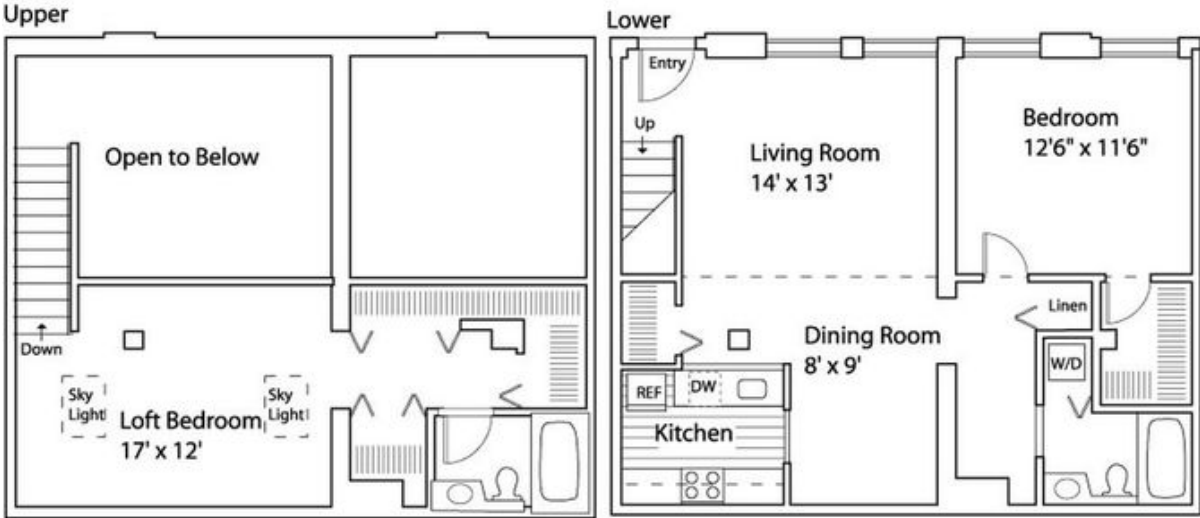

Apartment # 1147 square feet

* All Dimensions are approximate.*