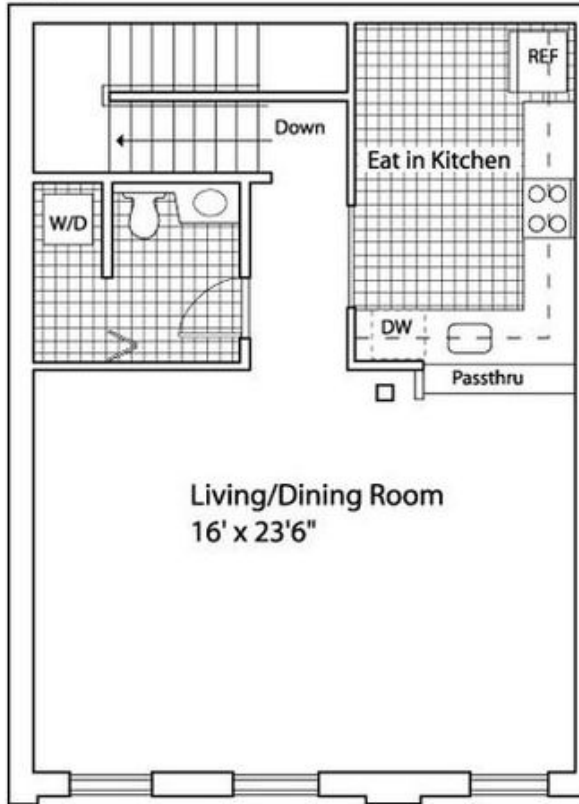

Apartment # 1410 square feet

Upper

Lower