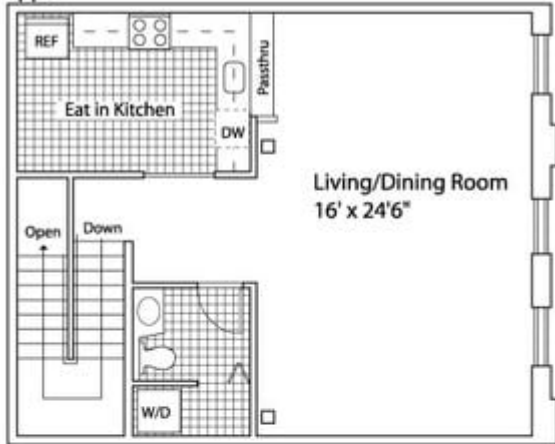

Apartment #      1500 square feet

Upper

Lower