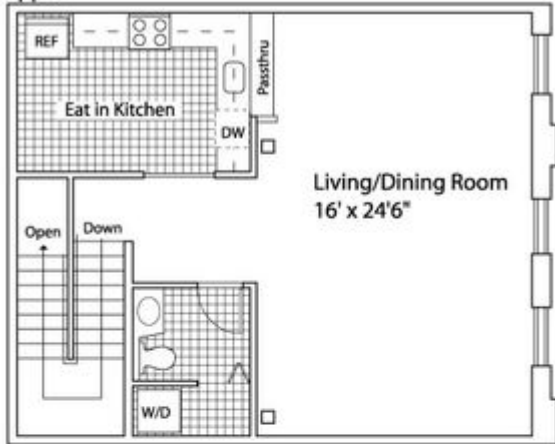

Apartment #      1500 square feet

Upper

Lower