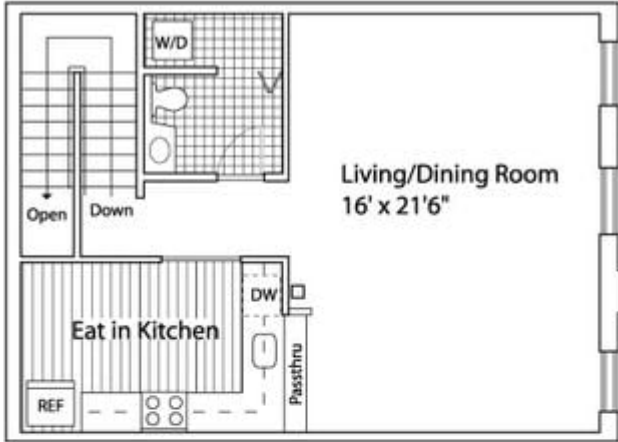

Apartment # 1320 square feet

Lower