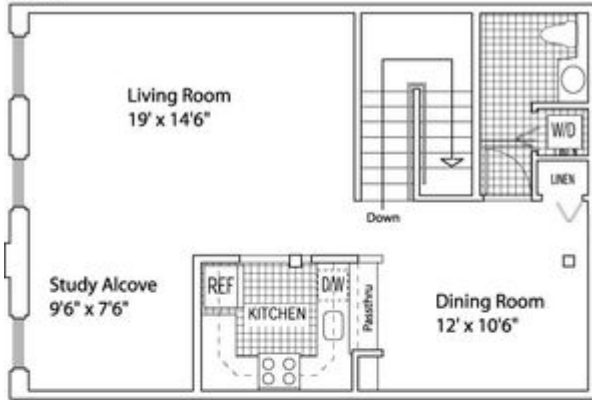

Apartment # 1276 square feet

UPPER

LOWER