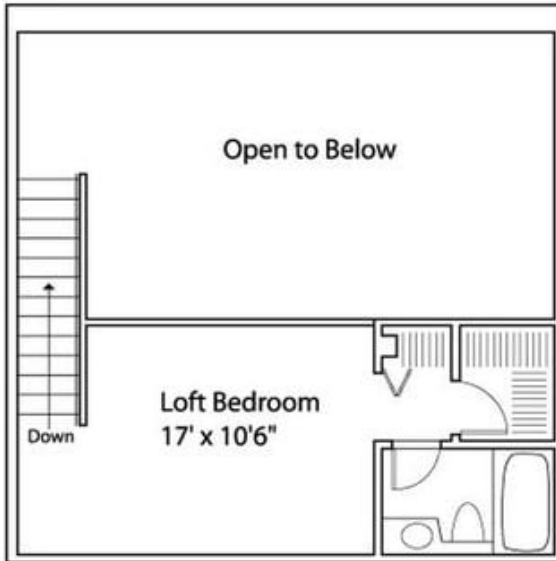

Apartment # 912 square feet

Upper

Lower